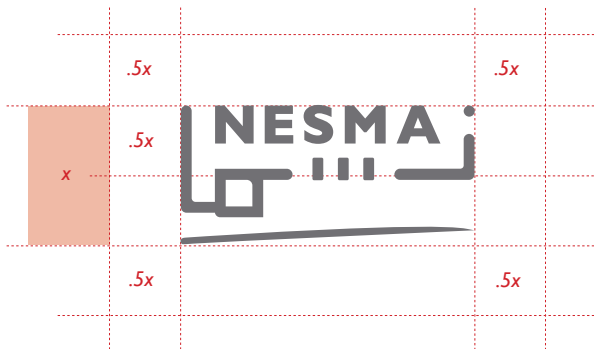

Logo Details: Nesma Co. Ltd.

Primary Logo

Specifications

One-half the height of logo artwork should be used as an "all-clear" area surrounding the logo at all times.

Black and white versions for 1-color black applications.

Special Instructions:

Please do not crop or alter the logo in any way other than size. When resizing logo, do so proportionally.

Do not reduce this logo smaller than the recommended smallest size (see at right).

Logo Details: Nesma Co. Ltd.

Primary Logo
with Tagline

Specifications

One-half the height of logo artwork should be used as an "all-clear" area surrounding the logo at all times.

Black and white versions for
I-color black applications.